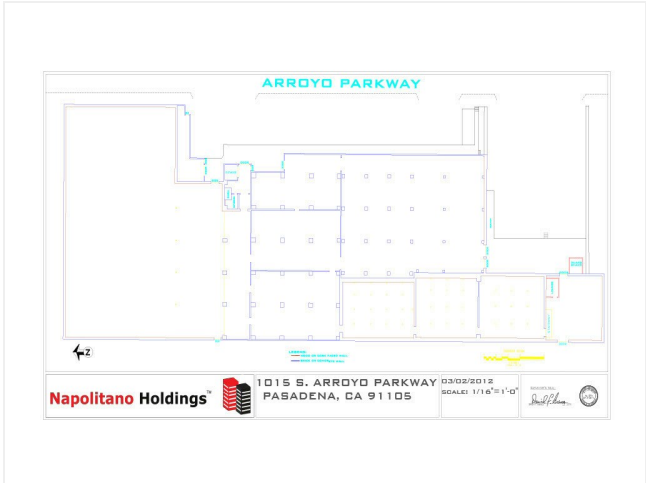

1015 S Arroyo Pky

1015 S Arroyo Pky, Pasadena, CA 91105

Property has frontage on S Arroyo Pkwy

1015 S Arroyo Pky

1015 S Arroyo Pky, Pasadena, CA 91105

1015 S Arroyo Pky, Pasadena, CA 91105

1st Floor

Listing space

1st Floor

Space Available	20,000 - 51,000 SF
Rental Rate	Upon Request
Date Available	30 Days
Service Type	Negotiable
Office Size	500 SF
Space Type	Sublet
Space Use	Industrial
Lease Term	Negotiable

1015 S Arroyo Pky

1015 S Arroyo Pky, Pasadena, CA 91105

Property Photos

View From Across Arroyo Pkwy

1015 S Arroyo Pky

1015 S Arroyo Pky, Pasadena, CA 91105

Property Photos

Arroyo Pkwy Overhang Area

Main Loading Dock